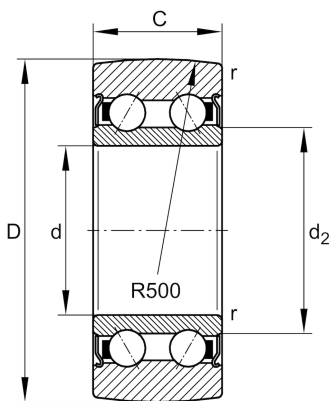

LR5203-X-2Z-TVH-XL

Track roller

Schaeffler ID:
0826292180000

Track roller LR..-2Z-TVH-XL, two-row, no plastic tyre

X-life

Technical information

Main Dimensions & Performance Data

D	47 mm	Outside diameter
d	17 mm	Bore diameter
C	17.5 mm	Height
$C_{r w}$	13,700 N	Basic dynamic load rating, radial
$C_{0 r w}$	10,100 N	Basic static load rating, radial
$C_{u r w}$	510 N	Fatigue load limit, radial
$n_{D G}$	8,900 1/min	Speed on permanent grease lubrication
$F_{r p e r}$	10,100 N	Permissible dynamic load outer ring, radial
	0.17 kg	Weight

Dimensions

d_2	24.4 mm	Diameter of thrust washer
r_{\min}	0.6 mm	Minimum chamfer dimension
R	500 mm	Radius of outer ring outside profile